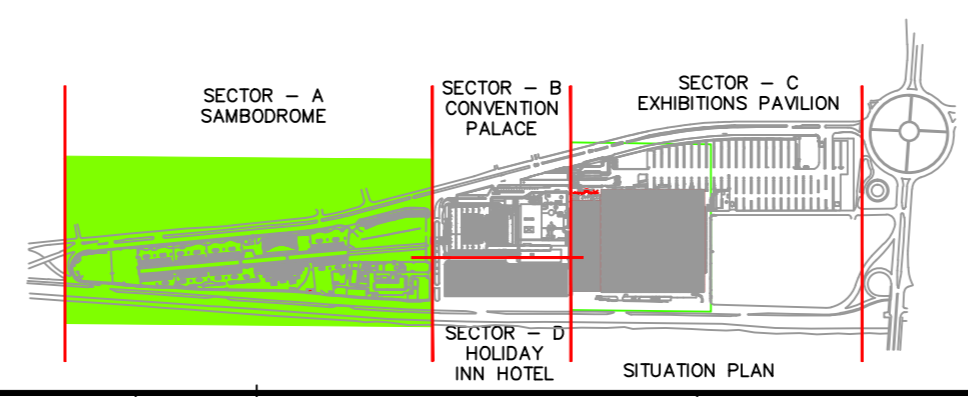

LEGEND 2:

- Try-a-Skill 9 units
- Visitor Experience - 11 unit
- Corner - 25 unit

27/03/15		POSICIONAMENTO TOTEM	
REV.	DESCRICO	TITLE:	UNITS:
		WORLD SKILLS COMPETITION - 2015	m
		SAMBODROME	APPLICATION:
		"SECTOR A"	Architecture
		DISTRIBUTION PLANS VIEW	SCALE:
			1:2000
DESIGN BY:	APPROVED BY:	ORIGIN:	DATE:
RODRIGO	ADEMIR	CWS - SP	27/03/2015
		FILENAME:	REVISION N°:
		WSC2015_HL_HA v9.0.dwg	v9.0