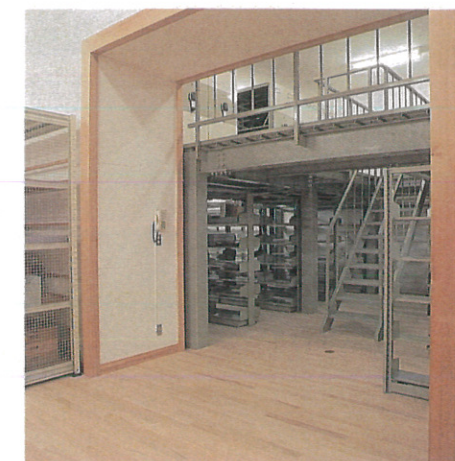

5 Lighting

Fluorescent lamps for ultraviolet prevention

Historical Storage Area — Mezzanine story specifications
Shelf specifications= i